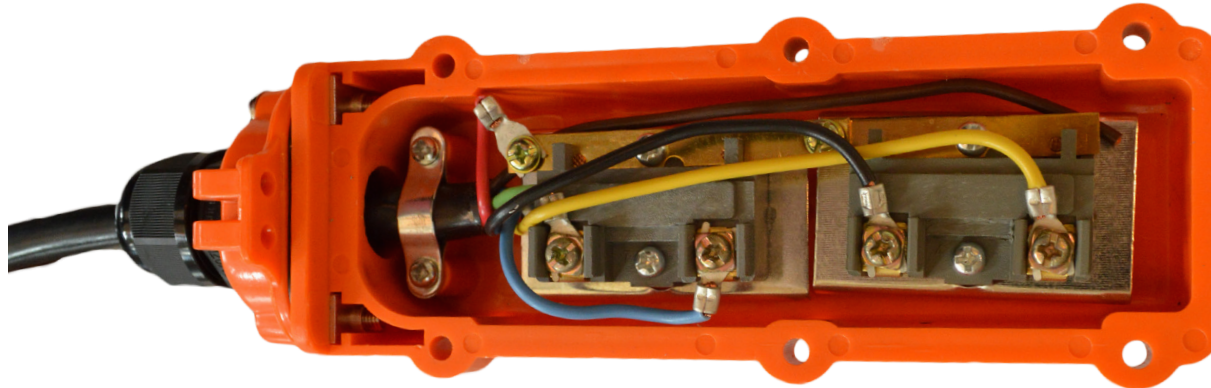

FOUR FUNCTION REMOTE WIRING

PS078

WARNING: This image is intended to show the internal wiring of the remote. Do not open your remote or you will break the watertight seal.

PIERCE

Pierce Arrow Inc. • www.piercearrowinc.com • 1-800-658-6301
549 U.S. HWY 287 S. • Henrietta, Texas 76365

CATEGORY

REMOTE

PART NO.

PS078

PRODUCT DESCRIPTION

Four Function Remote

WIRING DESCRIPTION

This diagram depicts standard wiring for the PS078 four function remote.

NOTE: Use #18 gauge wire for all connections.

WIRING CHART

Connect the wires as shown in the diagram.

- 12V (red)
- UP (green)
- DOWN (blue)
- IN (black)
- OUT (yellow)