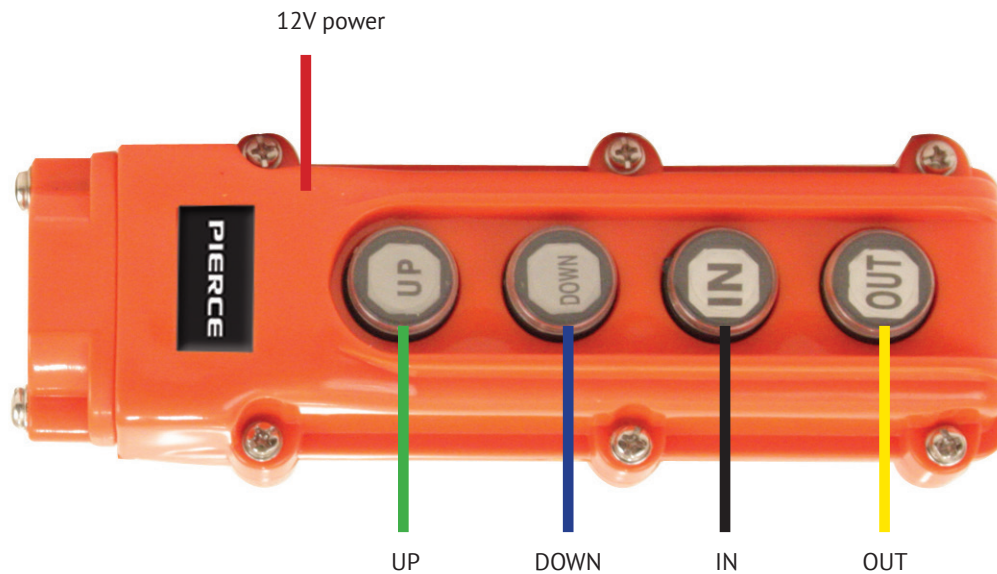

FOUR FUNCTION REMOTE WIRING

PS078

WARNING: This image is intended to show the internal wiring of the remote. Do not open your remote or you will break the watertight seal.

PIERCE

Pierce Arrow Inc. • www.piercearrowinc.com • 1-800-658-6301
549 U.S. HWY 287 S. • Henrietta, Texas 76365

CATEGORY

REMOTE

PART NO.

PS078

PRODUCT DESCRIPTION

Four Function Remote

WIRING DESCRIPTION

This diagram depicts standard wiring for the PS078 four function remote.

NOTE: Use #18 gauge wire for all connections.

WIRING CHART

Connect the wires as shown in the diagram.

- 12V (red)
- UP (green)
- DOWN (blue)
- IN (black)
- OUT (yellow)