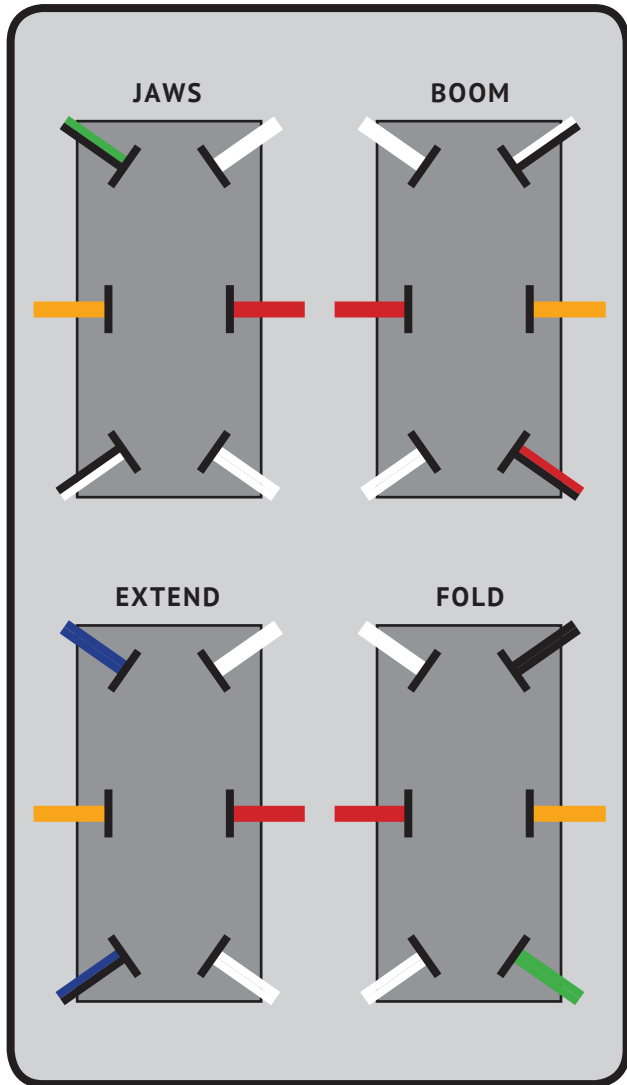

WHEEL LIFT REMOTE CONTROL WIRING

P0408

PIERCE

Pierce Arrow Inc. • www.piercearrowinc.com • 1-800-658-6301
549 U.S. HWY 287 S. • Henrietta, Texas 76365

Back view

Front view

Wires

CATEGORY

REMOTE

PART NO.

P0408

PRODUCT DESCRIPTION

Wheel Lift Remote Control

WIRING DESCRIPTION

This diagram depicts standard wiring for the P0408 remote.

WIRING CHART

Connect the wires as shown in the diagram.

-  JAWS CLOSE (black/white)
-  JAWS OPEN (green/black)
-  BOOM UP (red/black)
-  BOOM DOWN (white/black)
-  EXTENDING IN (blue/black)
-  EXTENDING OUT (blue)
-  FOLDING FOLD (green)
-  FOLDING UNFOLD (black)
-  POWER FOR FUNCTIONS (red)
-  POWER FOR VALVES (orange)
-  PUMP (white)