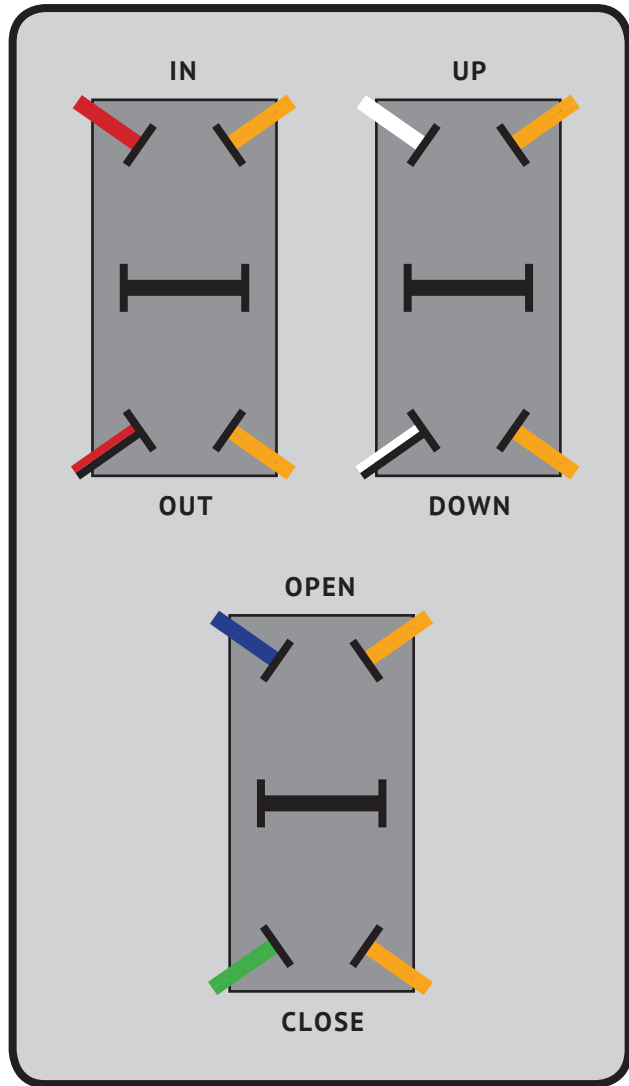

# SIX FUNCTION WRECKER REMOTE WIRING

P0406

Back view

Front view

# PIERCE

Pierce Arrow Inc. • [www.piercearrowinc.com](http://www.piercearrowinc.com) • 1-800-658-6301  
549 U.S. HWY 287 S. • Henrietta, Texas 76365

CATEGORY

REMOTE

PART NO.

P0406

PRODUCT DESCRIPTION

Six Function Wrecker Remote

WIRING DESCRIPTION

This diagram depicts standard wiring for the P0406 wrecker remote.

NOTE: Includes 15' cord but no plug for wiring.

WIRING CHART

Connect the wires as shown in the diagram.

-  OUT (red)
-  IN (red/black)
-  DOWN (white)
-  UP (white/black)
-  CLOSE (blue)
-  OPEN (green)
-  JUMP (orange, jumper wire is brown)
-  JUMP (black, jumper wire is red)