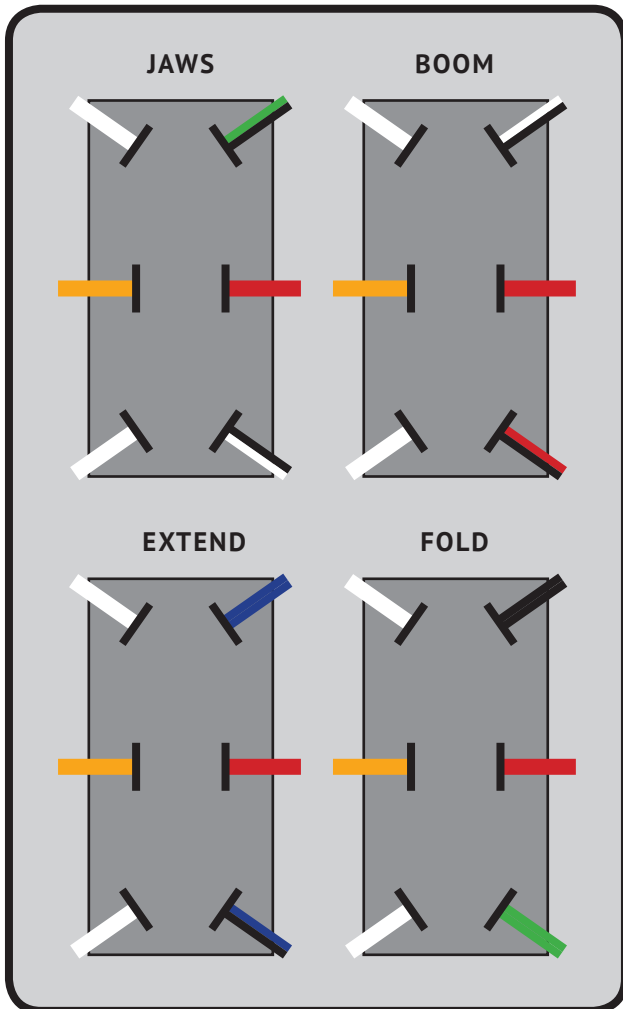

WHEEL LIFT REMOTE CONTROL WIRING

RC12A

PIERCE

Pierce Arrow Inc. • www.piercearrowinc.com • 1-800-658-6301
549 U.S. HWY 287 S. • Henrietta, Texas 76365

Back view

Front view

Wires

CATEGORY

REMOTE

PART NO.

RC12A

PRODUCT DESCRIPTION

Wheel Lift Remote Control

WIRING DESCRIPTION

This diagram depicts standard wiring for the RC12A remote.

WIRING CHART

Connect the wires as shown in the diagram.

-  JAWS CLOSE (black/white)
-  JAWS OPEN (green/black)
-  BOOM UP (red/black)
-  BOOM DOWN (white/black)
-  EXTENDING IN (blue/black)
-  EXTENDING OUT (blue)
-  FOLDING FOLD (green)
-  FOLDING UNFOLD (black)
-  POWER FOR FUNCTIONS (red)
-  POWER FOR VALVES (orange)
-  PUMP (white)