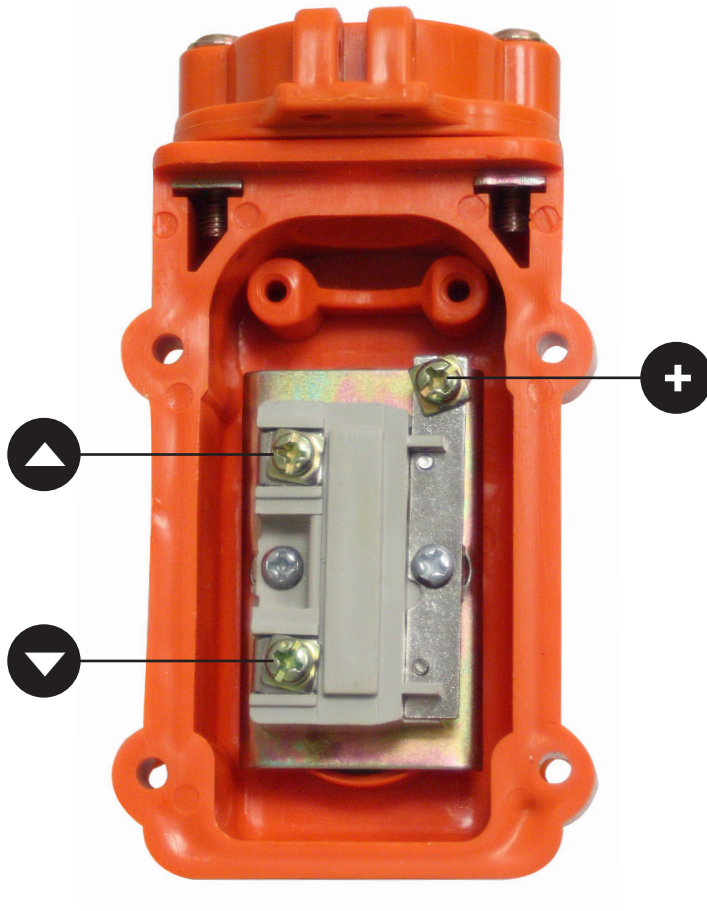

TWO FUNCTION WIRED REMOTE WIRING

CP271WOC

PIERCE

Pierce Arrow Inc. • www.piercearrowinc.com • 1-800-658-6301
549 U.S. HWY 287 S. • Henrietta, Texas 76365

CATEGORY

ELECTRICAL

PART NO.

CP271WOC

PRODUCT DESCRIPTION

Two Function Wired Remote Without Cord

WIRING DESCRIPTION

This diagram depicts standard wiring for a two function remote. No cord is included. Customize the cord to fit the length of your application.

NOTE: Use #18 gauge wire for the connections. Compatible with PS654 winches and PM319, PM31910, PM3195G, PM3196, and PM3196P pumps.

WIRING CHART

Connect the wires as shown in the diagram.

-  POSITIVE
-  UP
-  DOWN