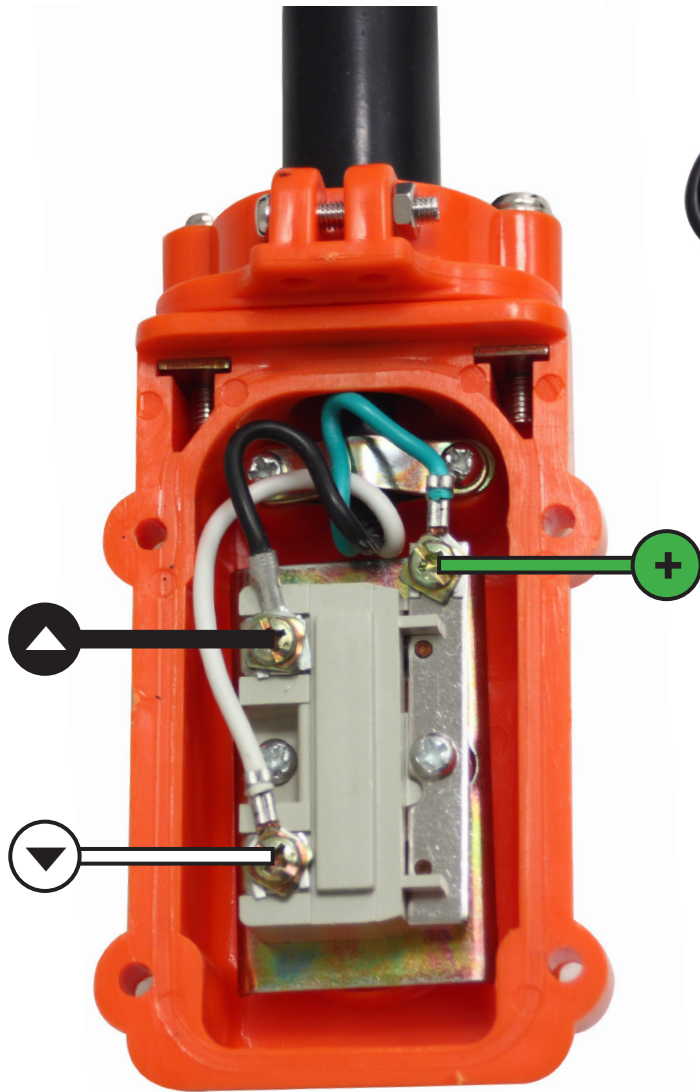

TWO FUNCTION WIRED REMOTE WIRING

CP271MTEMP

Male plug

Female plug

PIERCE

Pierce Arrow Inc. • www.piercearrowinc.com • 1-800-658-6301
549 U.S. HWY 287 S. • Henrietta, Texas 76365

CATEGORY

REMOTE

PART NO.

CP271MTEMP

PRODUCT DESCRIPTION

Two Function Wired Remote

WIRING DESCRIPTION

This diagram depicts standard wiring for the CP271MTEMP remote.

NOTE: This remote includes a spring female plug with a 15' cord and a metal male plug with a 4.5' cord. Compatible with all PM319 pumps.

WIRING CHART

Connect the wires as shown in the diagram.

-  POSITIVE (green)
-  UP (black)
-  DOWN (white)