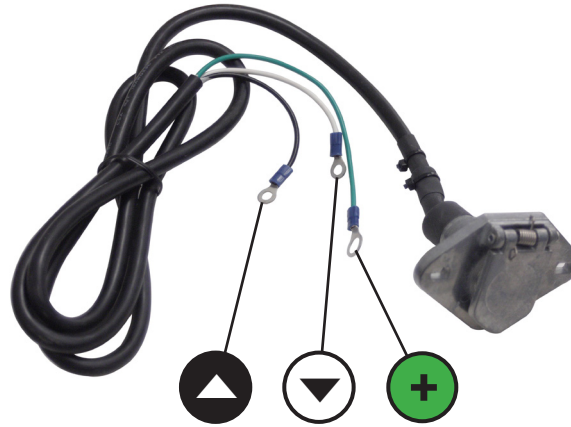

TWO FUNCTION WIRED REMOTE WIRING

CP271MTEMP

Male plug

Female plug

PIERCE

Pierce Arrow Inc. • www.piercearrowinc.com • 1-800-658-6301
549 U.S. HWY 287 S. • Henrietta, Texas 76365

CATEGORY

REMOTE

PART NO.

CP271MTEMP

PRODUCT DESCRIPTION

Two Function Wired Remote

WIRING DESCRIPTION

This diagram depicts standard wiring for the CP271MTEMP remote.

NOTE: This remote includes a spring female plug with a 15' cord and a metal male plug with a 4.5' cord. Compatible with all PM319 pumps.

WIRING CHART

Connect the wires as shown in the diagram.

-  POSITIVE (green)
-  UP (black)
-  DOWN (white)