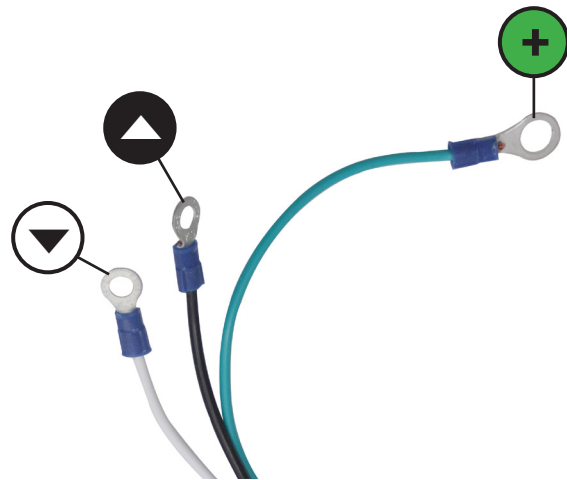

TWO FUNCTION WIRED REMOTE WIRING

CP271MTE

PIERCE

Pierce Arrow Inc. • www.piercearrowinc.com • 1-800-658-6301
549 U.S. HWY 287 S. • Henrietta, Texas 76365

CATEGORY

REMOTE

PART NO.

CP271MTE

PRODUCT DESCRIPTION

Two Function Wired Remote

WIRING DESCRIPTION

This diagram depicts standard wiring for the CP271MTE remote.

NOTE: Use #18 gauge wire if replacement wiring is required. Cord length is 15 feet. Compatible with all PM319 pumps.

WIRING CHART

Connect the wires as shown in the diagram.

- POSITIVE (green)
- UP (black)
- DOWN (white)