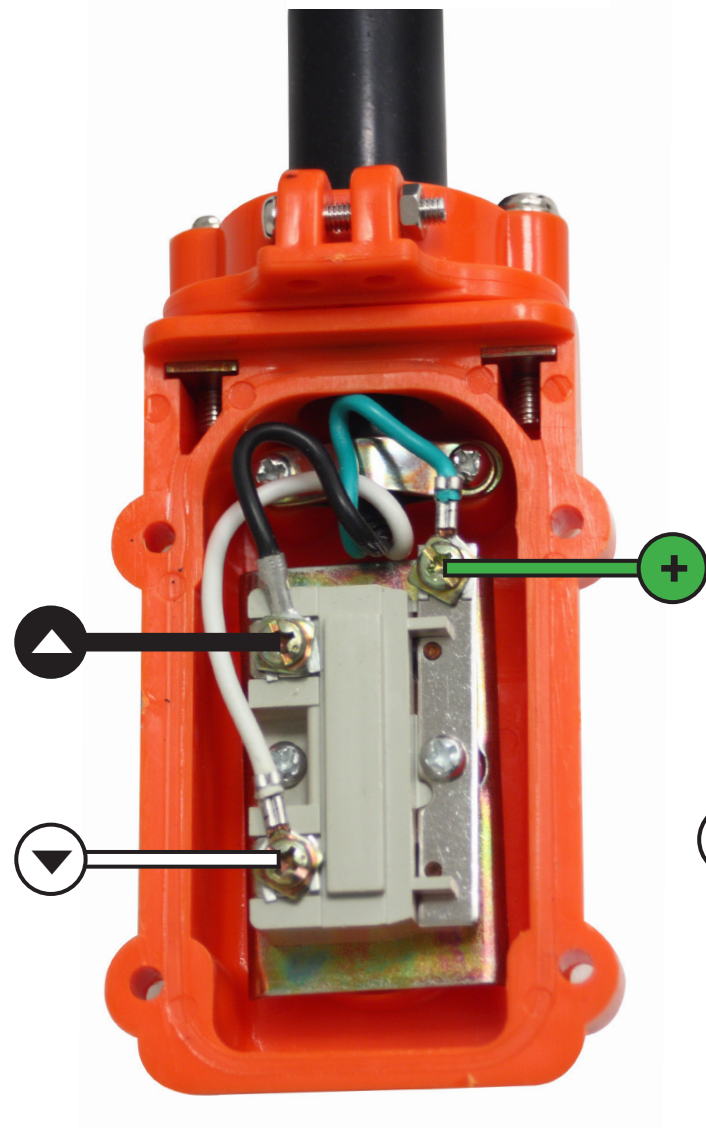

TWO FUNCTION WIRED REMOTE WIRING

CP271MTE

PIERCE

Pierce Arrow Inc. • www.piercearrowinc.com • 1-800-658-6301
549 U.S. HWY 287 S. • Henrietta, Texas 76365

CATEGORY

REMOTE

PART NO.

CP271MTE

PRODUCT DESCRIPTION

Two Function Wired Remote

WIRING DESCRIPTION

This diagram depicts standard wiring for the CP271MTE remote.

NOTE: Use #18 gauge wire if replacement wiring is required. Cord length is 15 feet. Compatible with all PM319 pumps.

WIRING CHART

Connect the wires as shown in the diagram.

- POSITIVE (green)
- UP (black)
- DOWN (white)