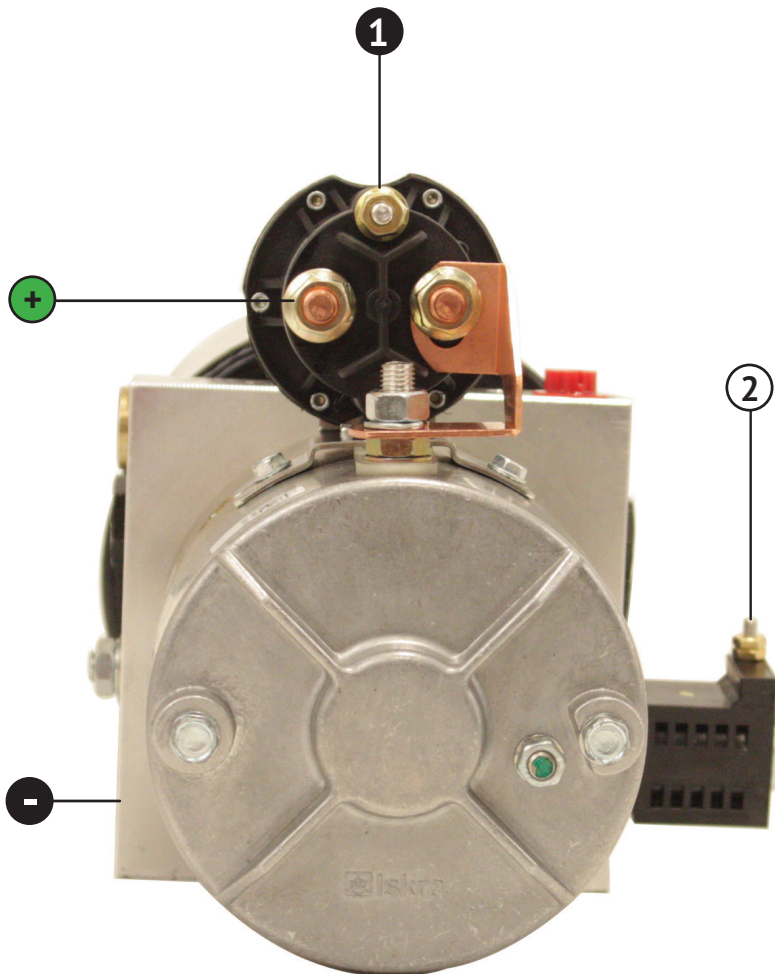

BUCHER PUMP with DUAL ACTION

PIERCE

Pierce Arrow Inc. • www.piercearrowinc.com • 1-800-658-6301
549 U.S. HWY 287 S. • Henrietta, Texas 76365

Pierce CP077K
Wired Remote

CATEGORY

PUMP

PART NO.

PM3554, PM35545GK,
PM35545G, PM35546,
PM35546K

PRODUCT DESCRIPTION

Bucher Pump with Dual Action

WIRING DESCRIPTION

This chart depicts wiring of a Bucher PM3554 pump.
NOTE: Fifteen feet of #18 gauge wire is connected to the remote for connection purposes. Use a 5/16-18" x 3/4" bolt for the ground connection. Wiring not included.

WIRING CHART

Connect the wires to the corresponding signs.

-  12V (green)
-  STARTER SOLENOID (black)
-  COIL (white)
-  GROUND

PM3554 Bucher Pump