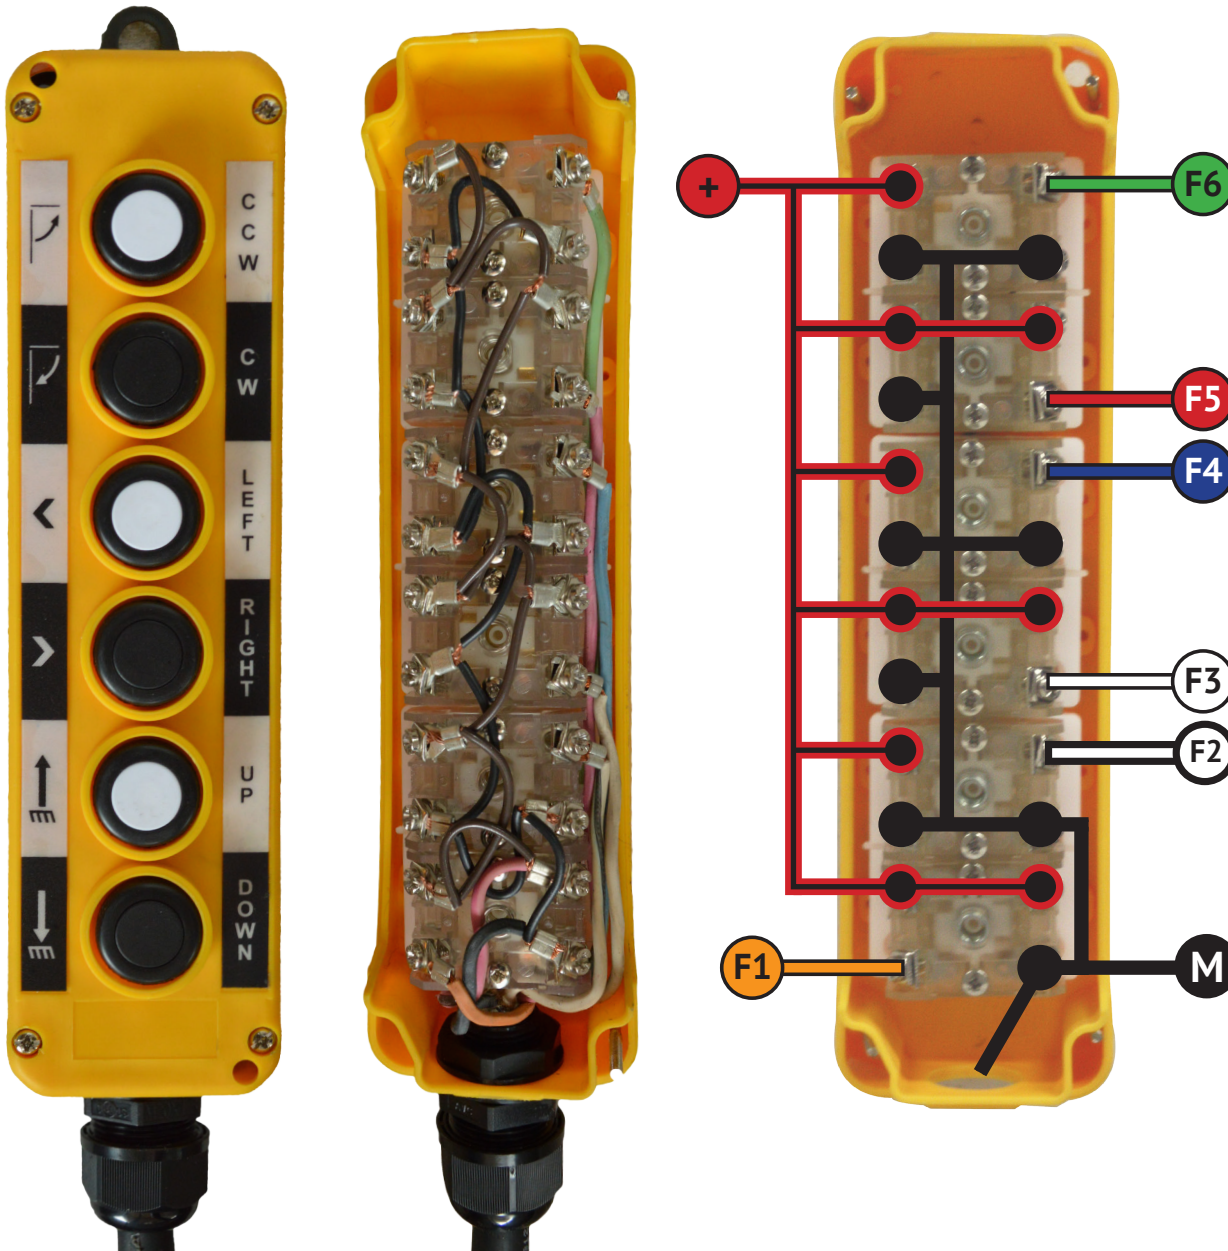

SIX FUNCTION WIRED REMOTE WIRING

CP079K

PIERCE

Pierce Arrow Inc. • www.piercearrowinc.com • 1-800-658-6301
549 U.S. HWY 287 S. • Henrietta, Texas 76365

CATEGORY	REMOTE
-----------------	--------

PART NO.	CP079, CP079K
-----------------	---------------

PRODUCT DESCRIPTION
Six Function Wired Remote

WIRING DESCRIPTION
This diagram depicts standard wiring for the CP079 universal remote.
NOTE: Use #16 to #18 gauge wire for all connections.

WIRING CHART
Connect the wires as shown in the diagram.
F1 FIELD 1 (orange)
F2 FIELD 2 (white w/ black)
F3 FIELD 3 (white)
F4 FIELD 4 (blue)
F5 FIELD 5 (red)
F6 FIELD 6 (green)
M MASTER (black)
+ 12V (red w/ black)