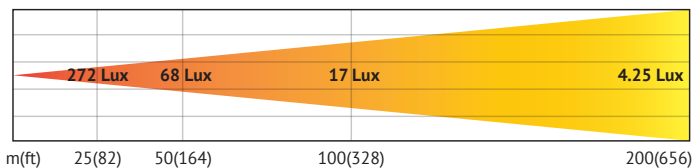

- 1 x LED Spotlight
- 1 x Wireless Remote
- 1 x Instructions

REPLACEMENT PARTS

PX-R / Wireless Remote

SPECIFICATIONS

LIGHT	16 CREE LEDs (10W) 360° Continuous Rotation 180° Tilt Temperature: 6,000 K Candle Power: 57.39 lm / W
BODY	Magnesium Alloy
WEIGHT	10 lbs
MEASUREMENTS	9.29" x 7.87" x 9.6"
POWER	12 VDC / 80 W <i>Must be connected to a minimum of 12 volts. LED will not turn on if the battery level is lower than 12 volts.</i>
MOUNTING	Magnet or Hard
PLUG	12 V power outlet, plug with 8' cord
REMOTE	Wireless up to 100 ft A23 Battery
WATERPROOF RATING	IP 65
WARRANTY	1 year
ORIGIN	China

LED Light Beam Dimensions

Illuminance (Lux): ■ 272 ■ 68 ■ 17 ■ 4.25

Peak Beam Intensity: 170,000 CD

Maximum Beam Distance (1 lux): 412m

Beam Angle: 10°